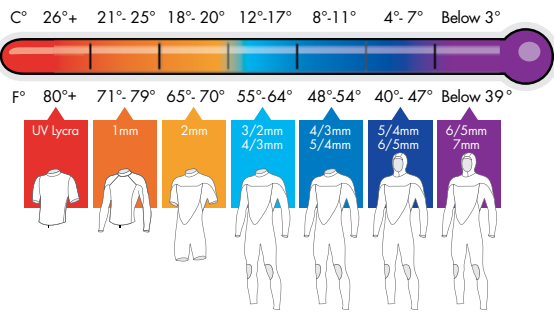

SUGGESTED WETSUIT TEMPERATURE CHART*

*FOR REFERENCE ONLY: The actual wetsuit required for different water temperatures will depend on many factors including body type, activity level, outside climate, etc.

UV SUN PROTECTION SIZING

	UV SUN PROTECTION SIZING				
	SIZE	HEIGHT^(IN)	WEIGHT^(LB)	CHEST^(IN)	WAIST^(IN)
MENS	XS	5'7" - 5'9"	125 - 140	36.5" - 37.5"	28.5" - 29.5"
	S	5'8" - 5'10"	135 - 155	37.5" - 39"	29.5" - 31"
	M	5'9" - 5'11"	155 - 170	39" - 41"	31" - 33"
	L	5'10" - 6'	170 - 190	41" - 43.5"	33" - 35"
	XL	5'11" - 6'1"	190 - 210	43.5" - 46"	35" - 37"
	2XL	6' - 6'2"	210 - 230	46" - 48.5"	37" - 39"
WOMENS	3XL	6' - 6'3"	230 - 250	48.5" - 51"	39" - 44"
	2XS	5'3" - 5'5"	100 - 115	30.5" - 32.5"	25" - 27"
	XS	5'4" - 5'6"	110 - 125	31.5" - 33.5"	26" - 28"
	S	5'5" - 5'7"	120 - 135	32.5" - 34.5"	27" - 29"
	M	5'6" - 5'8"	130 - 150	34" - 36"	29" - 30.5"
	L	5'7" - 5'9"	140 - 160	35.5" - 37.5"	30.5" - 32"
INFANTS	XL	5'8" - 5'10"	150 - 170	37" - 39"	31" - 33.5"
	2XL	5'9" - 5'11"	165 - 185	38.5" - 40.5"	33.5" - 35"
	6M	23" - 27"	12 - 17	17"	16.5" - 17.5"
	12M	27" - 29"	17 - 22	18"	17.5" - 18.5"
TODDLERS	18M	29" - 31"	22 - 27	19"	18.5" - 19.5"
	1	2'10.5" - 3'2.5"	25 - 30	19" - 21"	18" - 20"
	2	3'2.5" - 3'6.5"	30 - 35	20" - 22"	19" - 21"
YOUTH	3	3'6.5" - 3'10.5"	35 - 40	21" - 23"	20" - 22"
	4	3'10.5" - 4'1.5"	40 - 55	23" - 25"	20" - 22"
	6	4'1.5" - 4'4.5"	50 - 65	24.5" - 26.5"	21.5" - 23.5"
	8	4'4.5" - 4'7.5"	60 - 75	26" - 28"	23" - 25"
	10	4'7" - 4'10"	75 - 90	28" - 30"	23" - 25"
	12	4'10" - 5'1"	90 - 105	29" - 31"	25" - 27"
	14	5'1" - 5'4"	105 - 120	31" - 33"	27" - 29"
	16	5'4" - 5'7"	120 - 135	33" - 35"	28" - 30"

WETSUIT SIZING